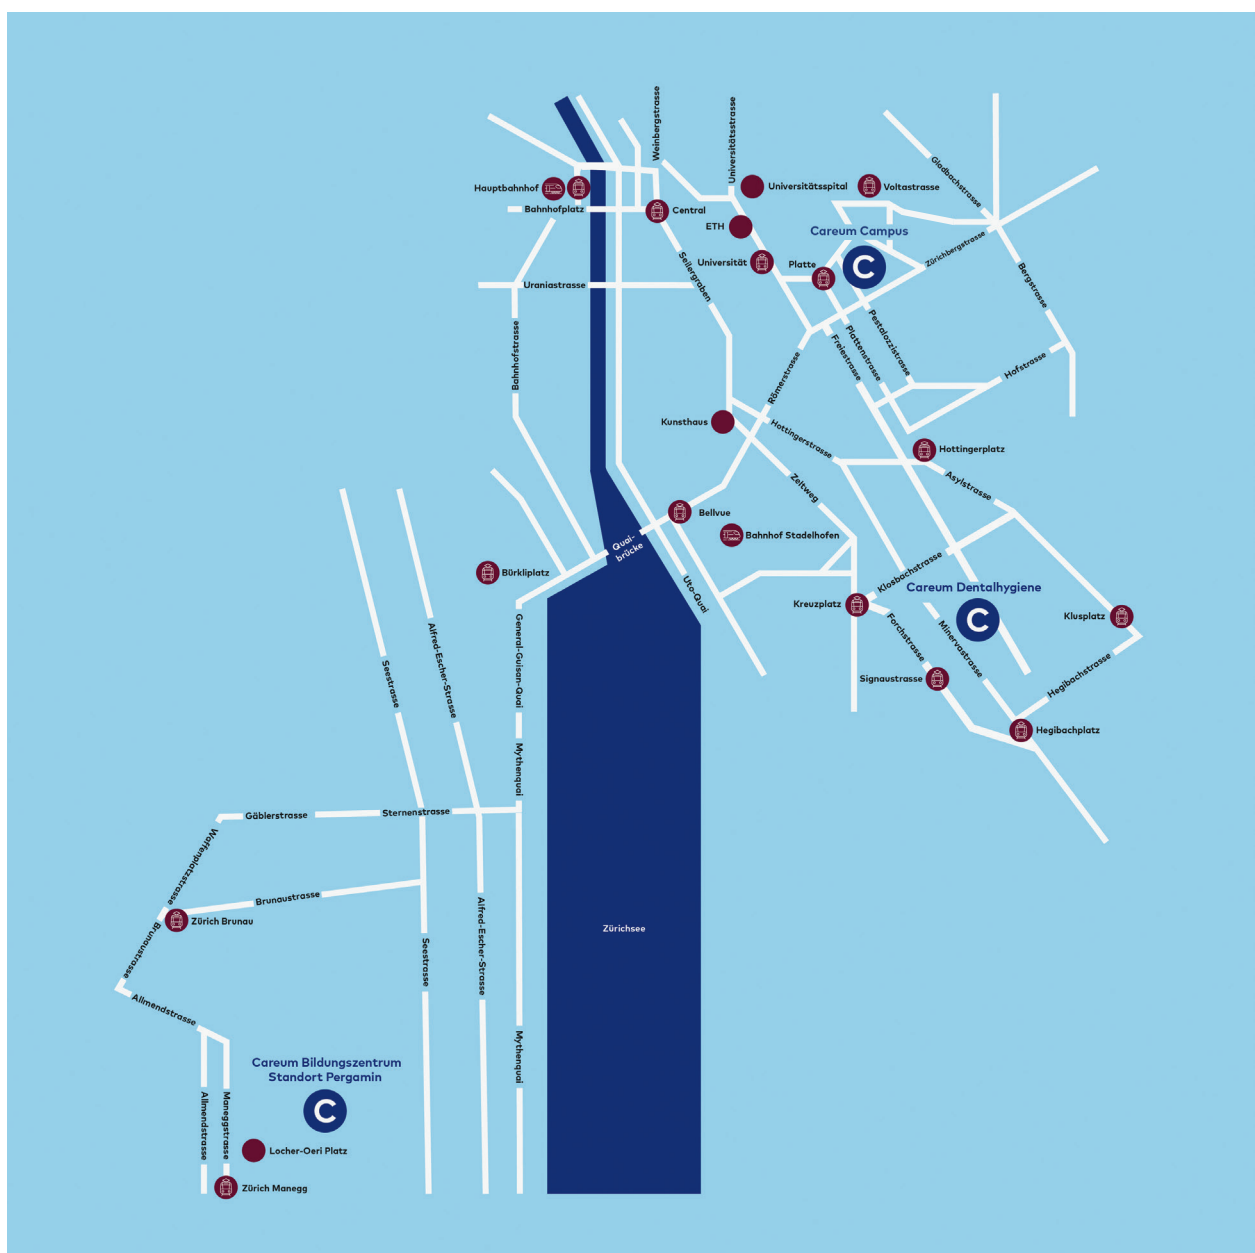

How to find us

How to get to the Careum Campus

Tram 6 – From Zurich main station towards the Zoo, to the «Platte» stop

Tram 8 – From Bellevue towards Kirche Fluntern, to the «Platte» stop

Careum Hochschule Gesundheit is centrally located in Zurich's university quarter at Gloriastrasse 18a, 8006 Zurich (see the site plan on the next page). It is only a few meters away from the «Platte» tram stop. Due to the limited number of parking spaces, we recommend that you use public transport.

Map of the Careum Campus

The Careum School of Health is located in the building Careum 3 (green building).
The classrooms are on the first floor, the administration office on the second floor.

Gloriastrasse 16 / Careum 1

- Careum Bildungszentrum
- Universitätsbibliothek, Medizin Careum
- Cafeteria

Gloriastrasse 18 / Careum 2

- Careum Bildungszentrum
- Careum Bistro

Gloriastrasse 18a / Careum 3

- Careum Bildungszentrum
- **Careum Hochschule Gesundheit**