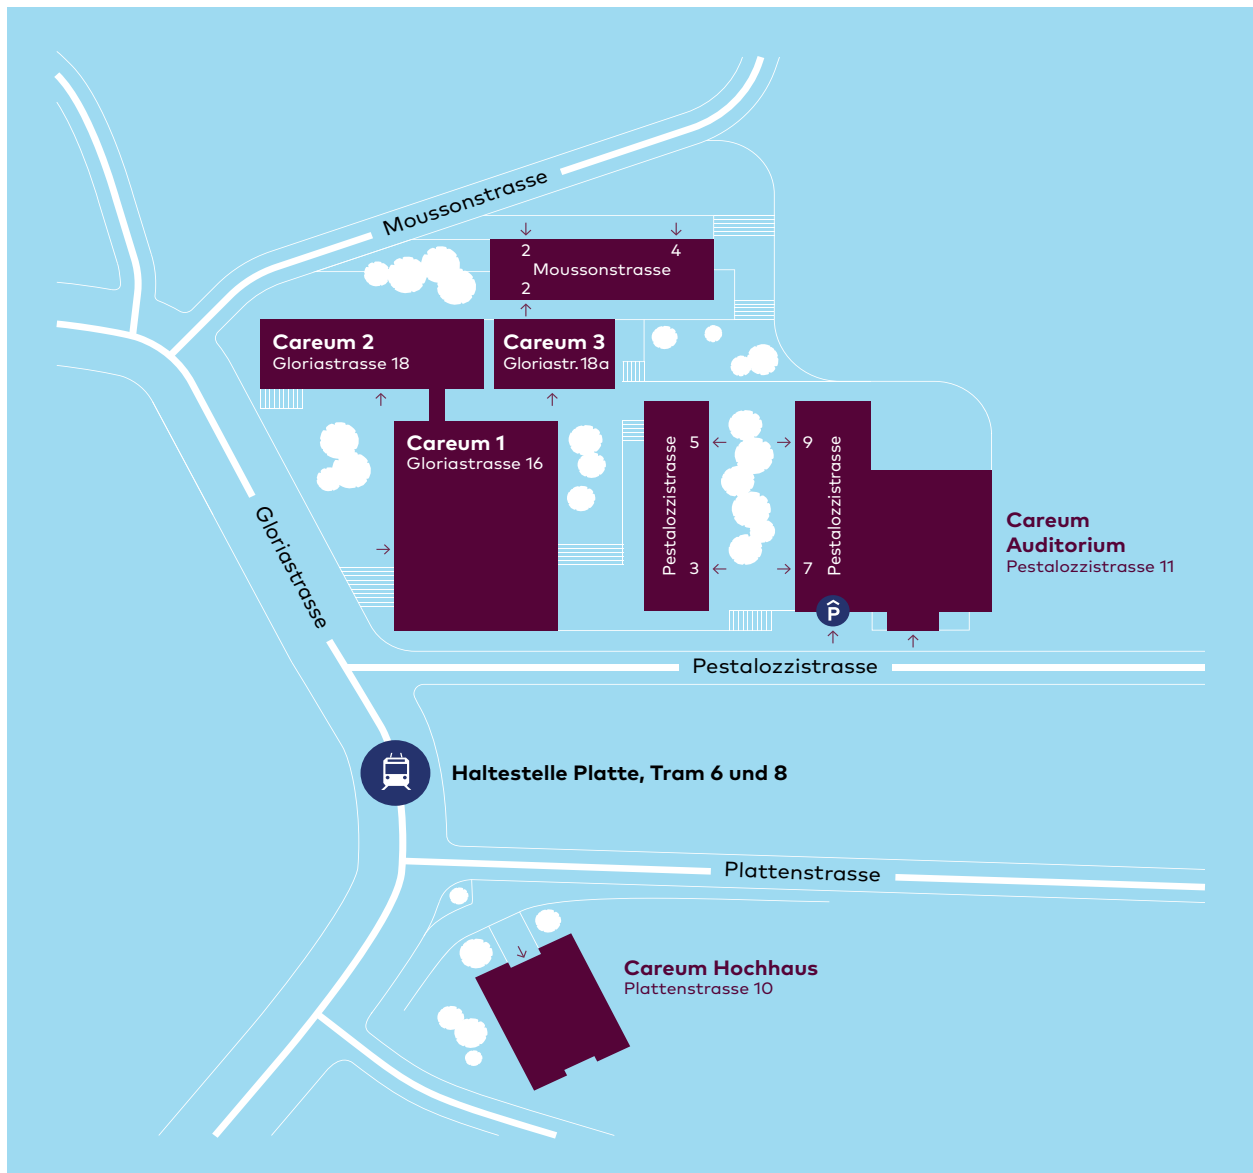

How to find us

How to get to the Careum Campus

Tram 6 – From Zurich main station towards the Zoo, to the «Platte» stop

Tram 8 – From Bellevue towards Kirche Fluntern, to the «Platte» stop

Careum Hochschule Gesundheit is centrally located in Zurich's university quarter at Gloriastrasse 18a, 8006 Zurich (see the site plan on the next page). It is only a few meters away from the «Platte» tram stop. Due to the limited number of parking spaces, we recommend that you use public transport.

Map of the Careum Campus

The Careum School of Health is located in the building Careum 3 (green building).
The classrooms are on the first floor, the administration office on the second floor.

Gloriastrasse 16 / Careum 1

- Careum Bildungszentrum
- Universitätsbibliothek, Medizin Careum
- Cafeteria

Gloriastrasse 18 / Careum 2

- Careum Bildungszentrum
- Careum Bistro

Gloriastrasse 18a / Careum 3

- Careum Bildungszentrum
- **Careum Hochschule Gesundheit**

Pestalozzistrasse 3

- Careum Stiftung

Pestalozzistrasse 7

- Careum Parkhaus 

Pestalozzistrasse 11

- Careum Auditorium

Plattenstrasse 10 / Careum Hochhaus

- Careum Stiftung
- Careum Verlag
- Zentrum für Gesundheitskompetenz